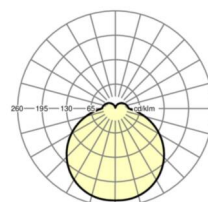

MECHANICS

Housing colour	white, similar to RAL 9003
Dimensions (LxWxH/DxH)	380mm x 69mm
Weight (net)	2.06kg
Cable entry KE	See mounting instructions
Type of installation	Ceiling-mounted single installation, Pendant individual mounting, Wall mounting

Dimensions

H	69 mm	Height
D	380 mm	Diameter
A1	208 mm	Mounting distance single mounting
A1 alternativ	180 mm	Mounting distance single mounting (alternatively)

DEEP-LINK

<https://www.regiolux.de/en/article/21906324180>